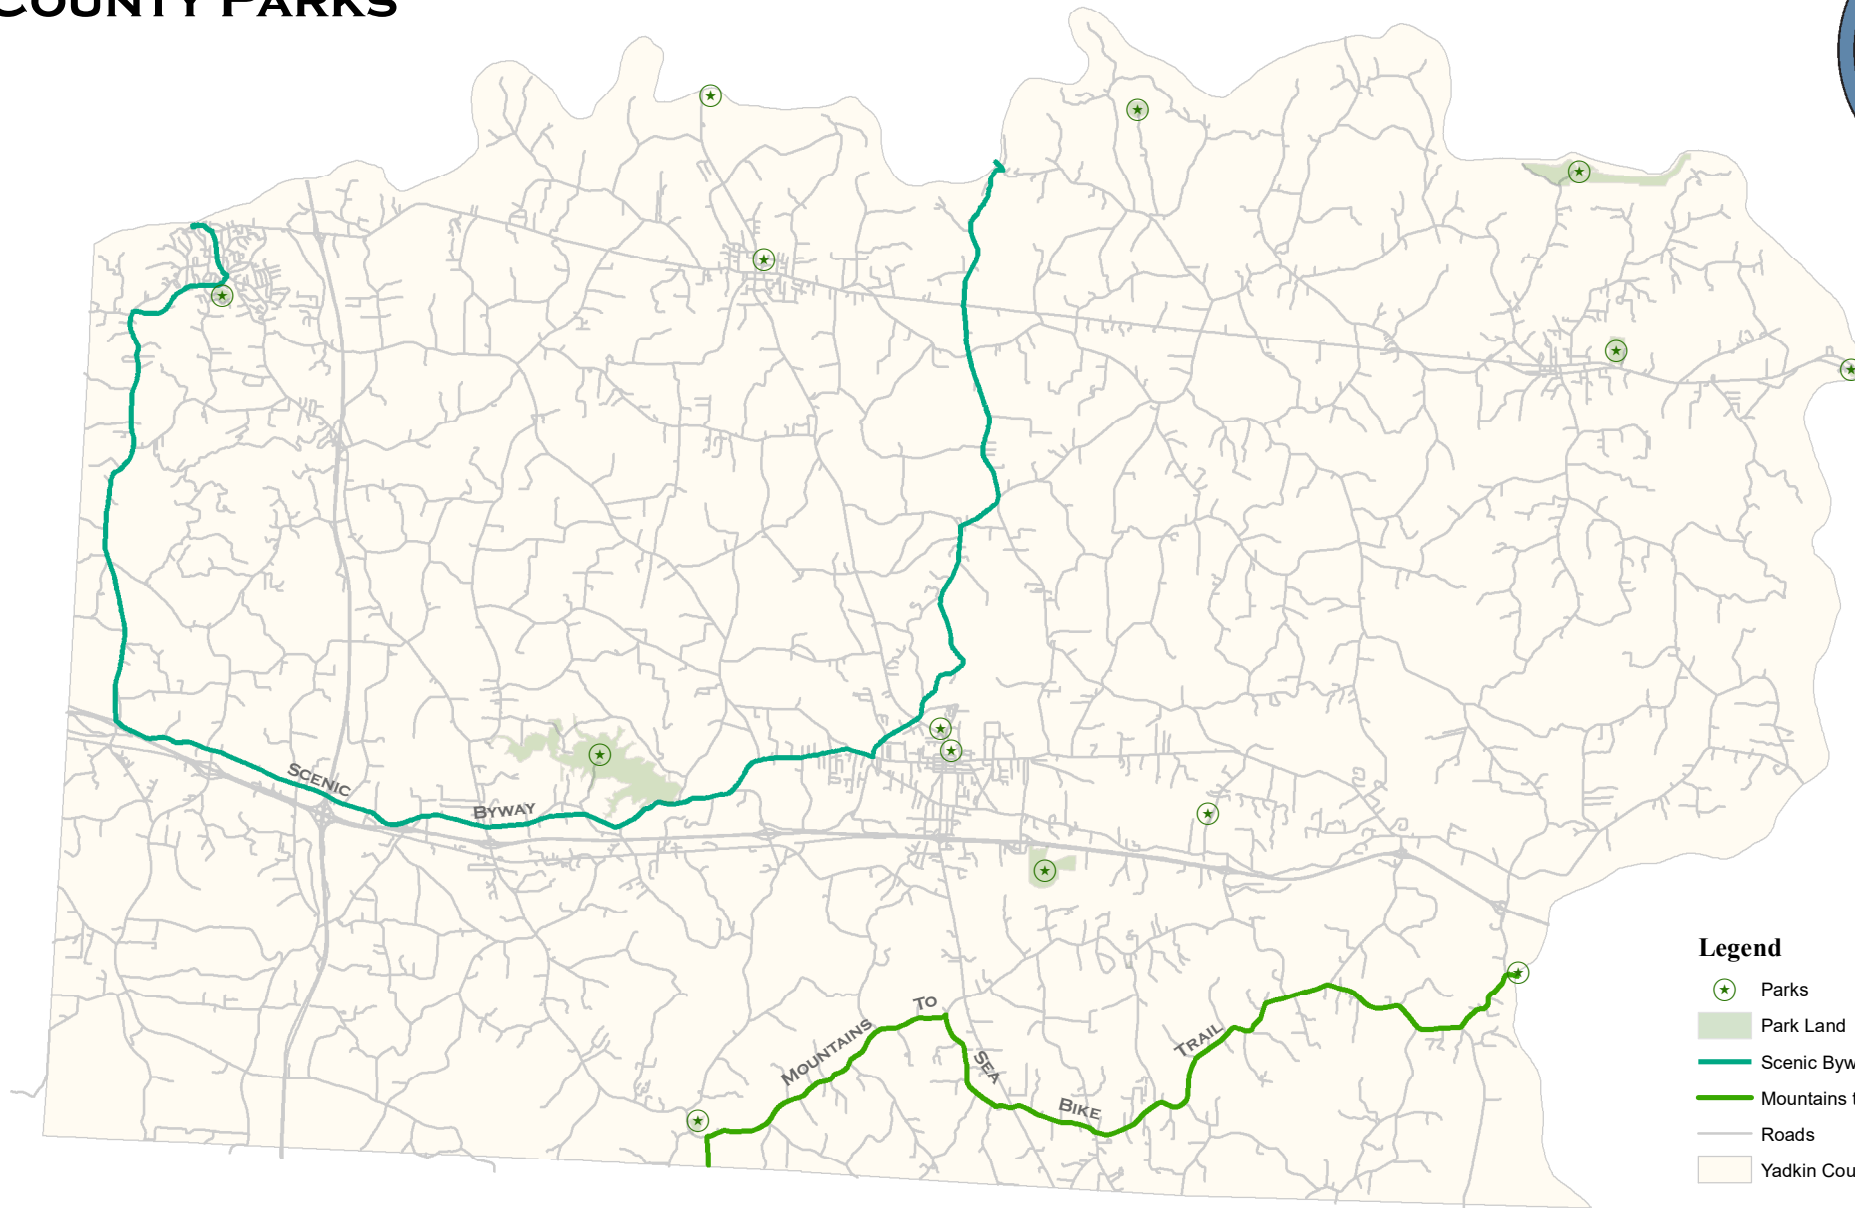

YADKIN COUNTY PARKS

Legend

- Parks
- Park Land
- Scenic Byway
- Mountains to Sea
- Roads
- Yadkin County Boundary